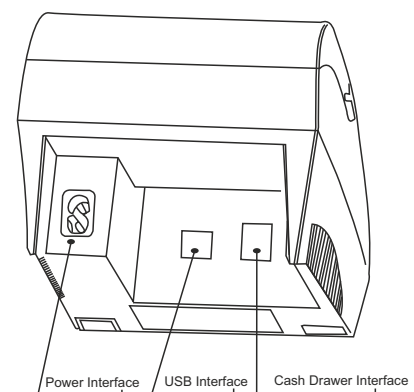

Suitable for all types
Of Commercial
Retail POS systems

Features

- Light in weight and smart in shape, High-quality printing and low cost
- Low noise and high-speed printing, Support cash drawer driver
- Easy for paper installation, Easy maintenance and excellent structure
- Low power consumption and low operating costs (No Ribbons or Ink cartridges)

Item		Parameter
Print parameter	Printing Method	Thermal Line
	Effective Printing Width	48mm
	Resolution	384 dots/line (8dots/mm, 203dpi)
	Printing Speed	70mm/S
	Interface	USB
	Line spacing	3.75mm (Can adjust line spacing by command)
	Line No.	Font A:32 character /Line Font B:42 character/Line Simple/Traditional Chinese-16lines
	Character	The standard GB18030 simplified / traditional Chinese characters library
	Character Size	ANK character, Font A : 1.5x3.0mm (12x24 dots) Font B : 1.1x2.1mm (9x17 dots) Simplified/Traditional : 3.0x3.0mm(24x24 dots)
Bar code character	Extended character set	PC437/Katakana/PC850/PC860/PC863/PC865/WestEurope/Greek/Hebrew/EastEurope/Iran/WPC1252/PC866/PC852/PC858/IranII/Latvian/Arabic/PT151,1251/PC737/WPC/1257/ThaiVietnam/PC864/PC1001/(Latvian)/(PC1001)/(PT151,1251)/(WPC1257)/(PC864)/(Vietnam)/(Thai)
	Barcode	1D.Bar code : UPC-A/UPC-E/JAN13(EAN13)/JAN8(EAN8)CODE39/ITF/CODABAR/CODE93/CODE128 2D.Bar code : QR CODE
Graphics printing	Graphics printing	Supports bitmap download and print (support each bitmap size Max.8K, download up to 5pcs)
Power saving Mode	Smart power saving	Support
	Variable speed	Support