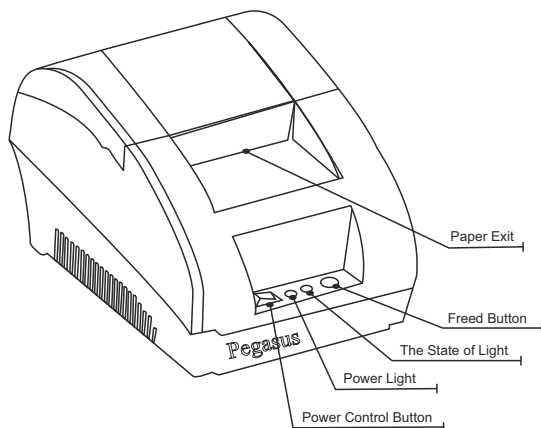

Item		Parameter
Print parameter	Printing Method	Thermal Line
	Effective Printing Width	48mm
	Resolution	384 dots/line (8dots/mm, 203dpi)
	Printing Speed	70mm/S
	Interface	USB
	Line spacing	3.75mm (Can adjust line spacing by command)
	Line No.	Font A:32 character /Line Font B:42 character/Line Simple/Traditional Chinese-16lines
	Character	The standard GB18030 simplified / traditional Chinese characters library
	Character Size	ANK character, Font A : 1.5x3.0mm (12x24 dots) Font B : 1.1x2.1mm (9x17 dots) Simplified/Traditional : 3.0x3.0mm(24x24 dots)
Bar code character	Extended character set	PC437/Katakana/PC850/PC860/PC863/PC865/WestEurope/Greek/Hebrew/EastEurope/Iran/WPC1252/PC866/PC852/PC858/IranII/Latvian/Arabic/PT151,1251/PC737/WPC/1257/ThaiVietnam/PC864/PC1001/(Latvian)/(PC1001)/(PT151,1251)/(WPC1257)/(PC864)/(Vietnam)/(Thai)
	Barcode	1D.Bar code : UPC-A/UPC-E/JAN13(EAN13)/JAN8(EAN8)CODE39/ITF/CODABAR/CODE93/CODE128 2D.Bar code : QR CODE
Graphics printing	Graphics printing	Supports bitmap download and print (support each bitmap size Max.8K, download up to 5pcs)
Power saving Mode	Smart power saving	Support
	Variable speed	Support

	Consumption	Support
	Dormancy	Support
Detection	Sensor	Lack of paper detection
Indicator	Power Display	Support
	Charge Indicator	Support
	Lack of paper	Support
	Beep	Lack of paper, printing abnormal alarm
Paper	Type	Thermal
	Width	57.5±0.5mm
	thickness	≈0.12mm
	Diameter	≈40mm
	Feed	Easy (Clamshell feed)
Commands	Commands	ESC/POS
Power	Charger	9.0V/2A
Buffer	Input	4KB
	NV Flash	40KB
Physical features	Weight	224g
	Dimension	114*80*50mm
Environment	Operating	Temp : 5 ~ 45? , Humidity : 10 ~ 80%
	Storage	Temp : -10 ~ 50? , Humidity : 10 ~ 90% (No Dew)
Reliability	Print head life	50KM (Printing Density=12.5)
Software	Driver	Win2000,Win2003,WinXP,Win7,Win8,Win8.1